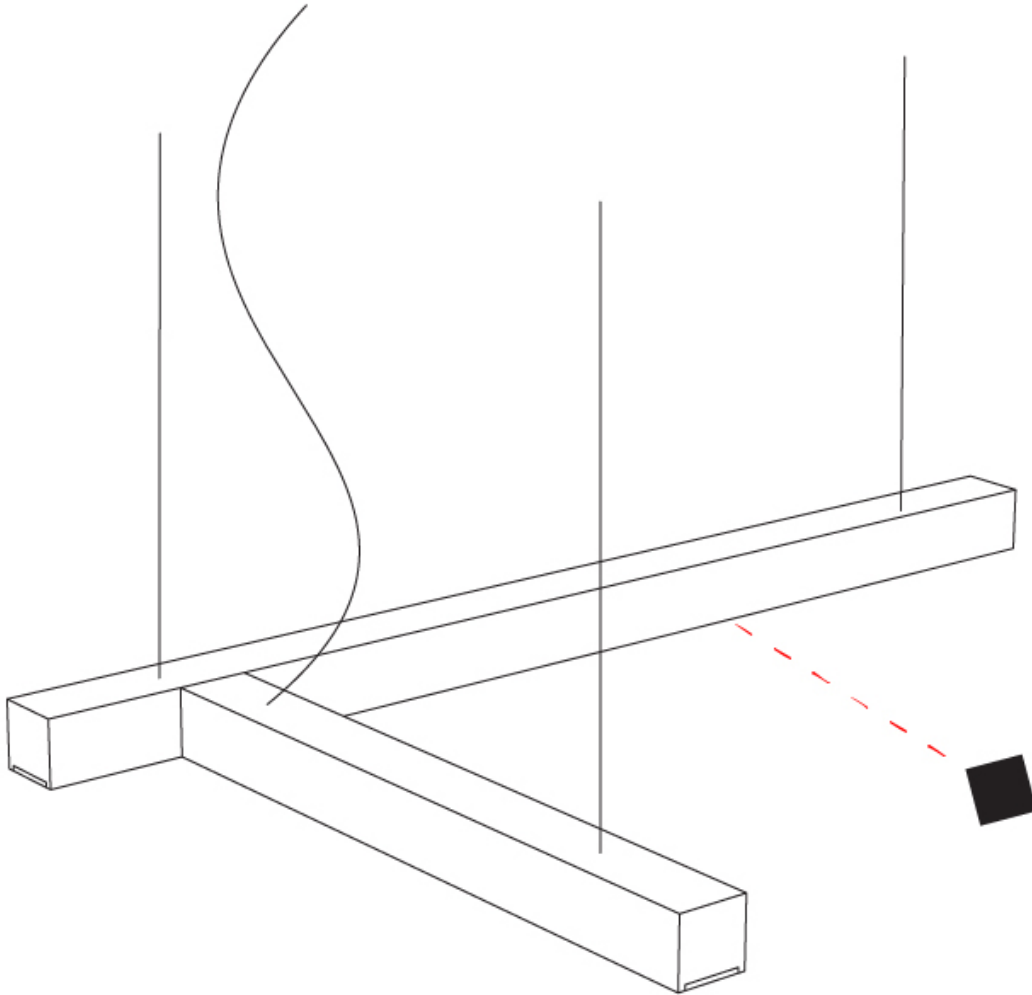

L-SHAPE SUSPENSION

D71001-

PROJECT	_____
TYPE	_____
SPECIFIER	_____
QUANTITY	_____
DATE	_____