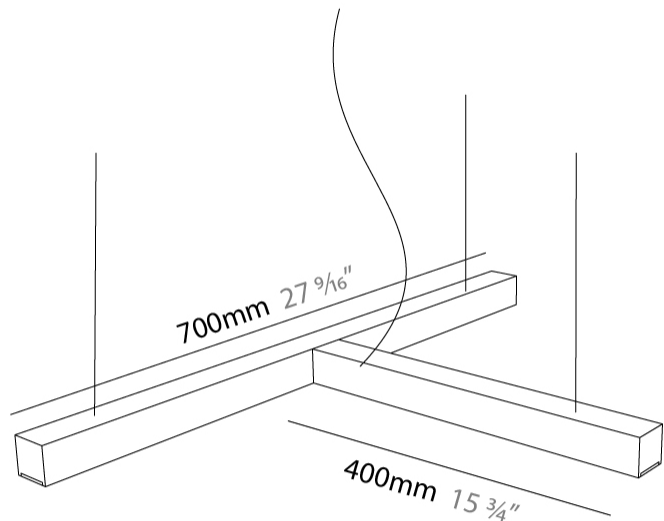

PROJECT	
TYPE	
SPECIFIER	
QUANTITY	
DATE	

T-SHAPE SUSPENSION

D71000- -
base number   Color   Finish
                         Temperature   Options

1. To build a product code in our configurator select the specify button on the base model # product page
2. To build a manual product code on this datasheet choose from the options listed below in blue font and add the suffix to the base model #

GENERAL

Series: LED40 Modular
Subseries: T-Shape
Brand: Tunto
Division: Design
Mounting Type: Suspension
Mounting Location: Ceiling
Subcategory: Modular Systems

PHYSICAL

Shape: Abstract
Length (mm): 700
Length (in): 27 ⁹/₁₆
Width (mm): 400
Width (in): 15 ³/₄
Height (mm): 40
Height (in): 1 ⁹/₁₆
Max. Overall Height (mm): 2040
Max. Overall Height (in): 80 ⁵/₁₆
Light Distribution: Direct
Diffuser: Opal
Fixture Finish: [WAL / ASH / OAK / BLK / WHI](#)
Fixture Material: Wood

ELECTRICAL

Lamp Type: LED
Input Wattage (W): 23
Total Output Wattage (W): 19
Dimming: Tri-Mode (Non-Dimming and Phase Dimming (120Vac only) and 0-10V Dimming)
Driver Included: Yes
Driver Location: Integrated
Driver Type: Constant Current - Universal
Driver Class: Class 2
Input Voltage (V): 120 - 277
Constant Current (MA): 700

LED

Color Temperature (°K): [2700 / 3000 / 4000](#)
Max. Delivered Lumen (lm): 1000
CRI: >93 CRI
Lamp Life (hrs): 50000

OPTICAL

RATINGS AND CERTIFICATIONS

Certified By: Certified for North American Standards
IP rating: IP20