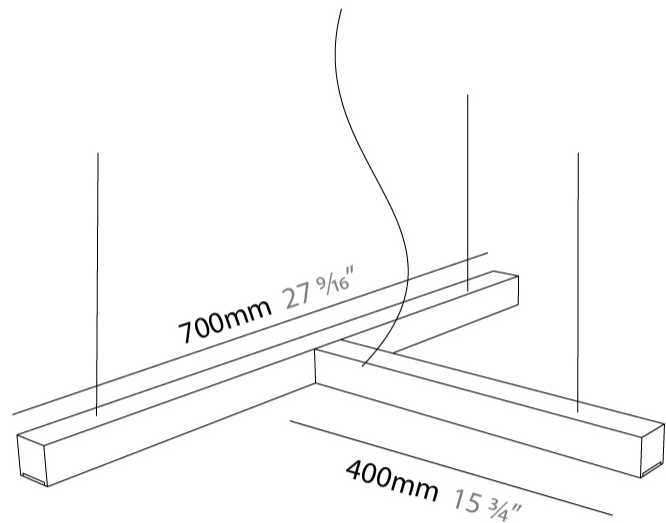

PROJECT	
TYPE	
SPECIFIER	
QUANTITY	
DATE	

T-SHAPE SUSPENSION

D71000-

base number
Color   Finish
Temperature   Options

1. To build a product code in our configurator select the specify button on the base model # product page
2. To build a manual product code on this datasheet choose from the options listed below in blue font and add the suffix to the base model #

GENERAL

Series: LED40 Modular
Subseries: T-Shape
Brand: Tunto
Division: Design
Mounting Type: Suspension
Mounting Location: Ceiling
Subcategory: Modular

PHYSICAL

Shape: Abstract
Length (mm): 700
Length (in): 27 ⁹/₁₆
Width (mm): 400
Width (in): 15 ³/₄
Height (mm): 40
Height (in): 1 ⁹/₁₆
Max. Overall Height (mm): 2040
Max. Overall Height (in): 80 ⁵/₁₆
Light Distribution: Direct
Diffuser: Opal
Fixture Finish: [WAL / ASH / OAK / BLK / WHI](#)
Fixture Material: Wood

ELECTRICAL

Lamp Type: LED
Input Wattage (W): 23
Total Output Wattage (W): 19
Dimming: Tri-Mode (Non-Dimming and Phase Dimming (120Vac only) and 0-10V Dimming)
Driver Included: Yes
Driver Location: Integrated
Driver Type: Constant Current - Universal
Driver Class: Class 2
Input Voltage (V): 120 - 277
Constant Current (MA): 700

LED

Color Temperature (°K): [2700 / 3000 / 4000](#)
Max. Delivered Lumen (lm): 1000
CRI: >93 CRI
Lamp Life (hrs): 50000

OPTICAL

RATINGS AND CERTIFICATIONS

Certified By: Certified for North American Standards
IP rating: IP20