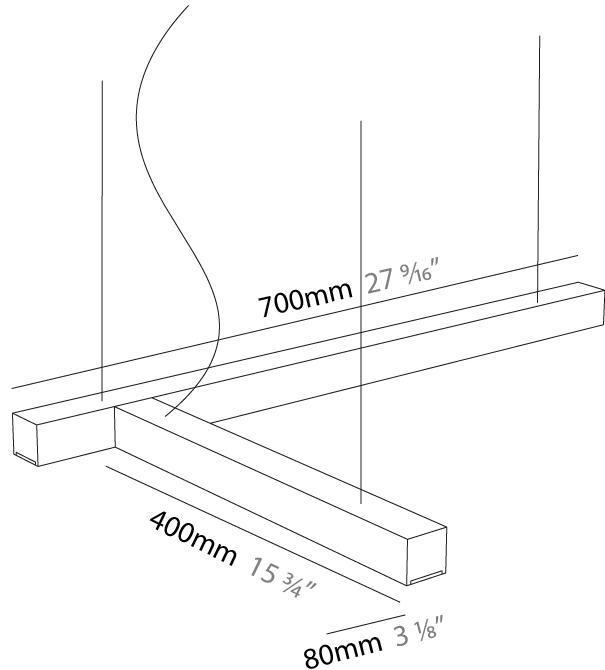

PROJECT	
TYPE	
SPECIFIER	
QUANTITY	
DATE	

L-SHAPE SUSPENSION

D71001-

base number
Color   Finish
Temperature   Options

1. To build a product code in our configurator select the specify button on the base model # product page
2. To build a manual product code on this datasheet choose from the options listed below in blue font and add the suffix to the base model #

GENERAL

Series: LED40 Modular
Subseries: L-Shape
Brand: Tunto
Division: Design
Mounting Type: Suspension
Mounting Location: Ceiling
Subcategory: Modular Systems

PHYSICAL

Shape: Rectangle
Length (mm): 700
Length (in): 27 ⁹/₁₆
Width (mm): 400
Width (in): 15 ³/₄
Height (mm): 40
Height (in): 1 ⁹/₁₆
Max. Overall Height (mm): 2040
Max. Overall Height (in): 80 ⁵/₁₆
Extension (mm): 80
Extension (in): 3 ¹/₈
Light Distribution: Direct
Diffuser: Opal;
Fixture Finish: [WAL](#) / [ASH](#) / [OAK](#) / [BLK](#) / [WHI](#)
Fixture Material: Wood

ELECTRICAL

Lamp Type: LED
Input Wattage (W): 23
Total Output Wattage (W): 19
Dimming: Tri-Mode (Non-Dimming and Phase Dimming (120Vac only) and 0-10V Dimming)
Driver Included: Yes
Driver Location: Integrated
Driver Type: Constant Current - Universal
Driver Class: Class 2
Input Voltage (V): 120 - 277
Constant Current (MA): 700

LED

Color Temperature (°K): [2700](#) / [3000](#) / [4000](#)
Max. Delivered Lumen (lm): 1000
CRI: >93 CRI
Lamp Life (hrs): 50000

OPTICAL

RATINGS AND CERTIFICATIONS

Certified By: Certified for North American Standards
IP rating: IP20